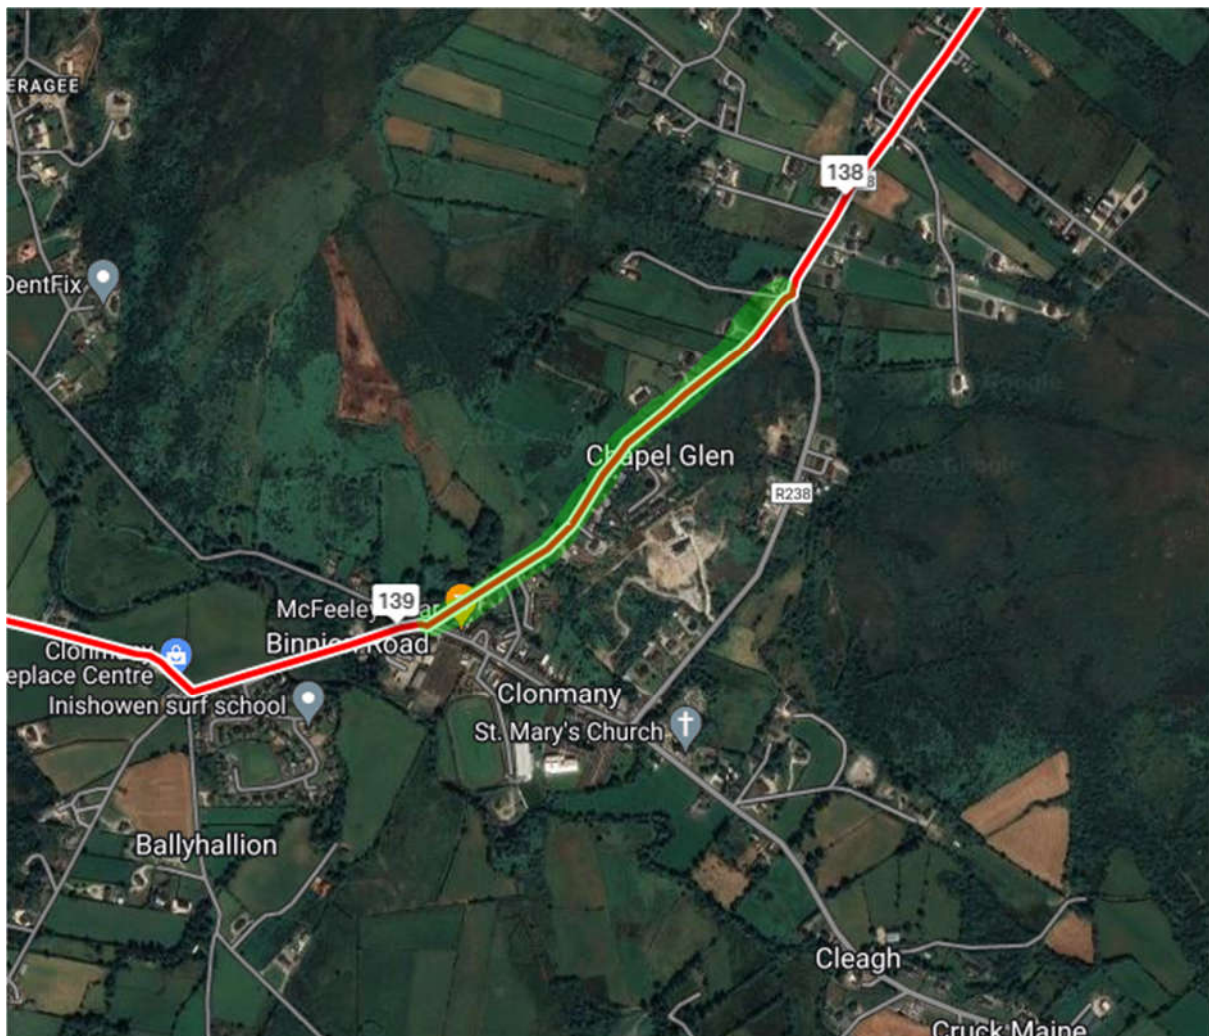

SUPPLEMENTARY GUIDANCE FOR DIVERSIONS DUE TO ONGOING FESTIVALS.

555 ROUTE

CLONMANY DIVERSION

At 138.2km on your trip, turn right onto L5381

Rejoin the route at 138.9km – careful junction stop for traffic

BOTH 555 AND 333 ROUTES

KILLYBEGS DIVERSION

Direction	Note	Trip	Interval
	At the roundabout, take the 1st exit	255.69	
Left	Turn left onto Conlin Rd	257.39	1.7
Right	Turn right to stay on Conlin Rd	258.55	1.16
Left	Turn left onto Corporation	259.04	0.49
Right	Turn right	259.54	0.5
Left	Turn left onto Donegal Rd/R263	260.24	0.7